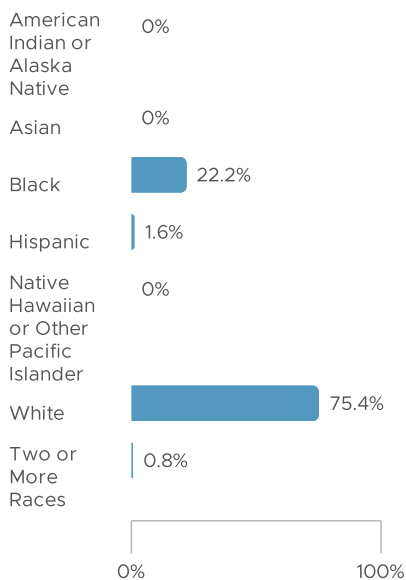

### Cohort Members per Year

| Year | Value |
|------|-------|
| 2020 | 40    |
| 2021 | 40    |
| 2022 | 46    |

N-Size: 126

#### What is this metric?

This metric indicates the number of cohort members the provider had in each of the three years represented in the Report Card.

#### What is this metric?

This metric shows the racial and ethnic composition of the three-year cohort.